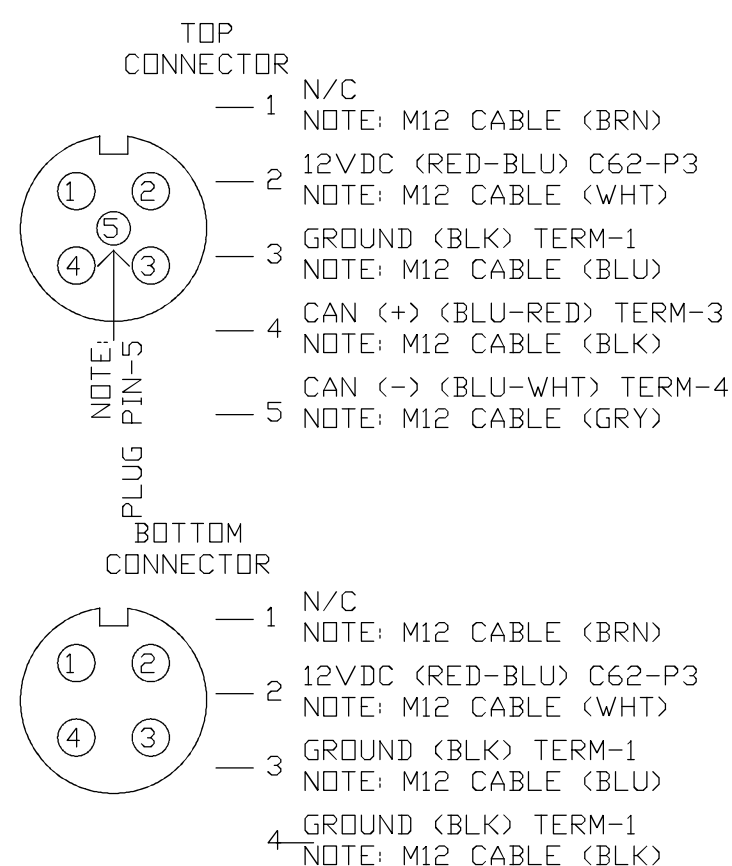

NODE 6  
MC024-020

- C62  
 1-RH AUGER ERROR WHT-RED-BRN (C31-P6)  
 2-RH CAM ERROR WHT-DRG (C31-P2)  
 3-NORGREN PWR RED-BLU  
 4-RH CAM ON RED-BRN (C31-P4)  
 5-RH CAM SIG WHT-BLU (C31-P1)  
 6-RH AUGER ON WHT-BLK-BRN (C31-P8)  
 7-RH AUGER SIG WHT-BRN (C31-P5)  
 8-N/C  
 9-N/C  
 10-N/C  
 11-12VDC RED-WHT (TERM 2)  
 12-12VDC RED-WHT (TERM 2)

- C61  
 1-GROUND BLK (TERM 1)  
 2-12VDC RED-WHT (TERM 2)  
 3-CAN + BLU-RED (TERM 3)  
 4-CAN - BLU-WHT (TERM 4)  
 5-N/C  
 6-N/C  
 7-CAM CLS SIG GRN (C27-P4)  
 8-5VDC SNSR PWR YEL (C27-P1)  
 9-GRND SNSR PWR BLU (C27-P3)  
 10-AUGER SW WHT-PUR (C26-P2)  
 11-CAM PPU SIG WHT (C27-P2)  
 12-N/C

NORGREN AIR SOL. VALVES

- N/C (C26-P3)  
 C61-P10 AUGER SW (WHT-PUR) (C26-P2)  
 TERM 2 SNSR 12V (RED-WHT) (C26-P1)  
 C26-3PIN TO AUGER SW  
 C61-P7 (CAM CLS SIG) GRN (C27-P4)  
 C61-P9 (SNSR GRND) BLU (C27-P3)  
 C61-P11 (CAM PPU) WHT (C27-P2)  
 C61-P8 (5VDC SNSR PWR) YEL (C27-P1)  
 C27-4PIN TO CAM SNSR  
 RH AUGER ON WHT-BLK-BRN (C62-P6) (C31-P8)  
 RH AUGER GRND BLK (TERM 1) (C31-P7)  
 RH AUGER ERROR WHT-RED-BRN (C62-P1) (C31-P6)  
 RH AUGER SIG WHT-BRN (C62-P7) (C31-P5)  
 RH CAM ON RED-BRN (C62-P4) (C31-P4)  
 RH CAM GRND BLK (TERM 1) (C31-P3)  
 RH CAM ERROR WHT-DRG (C62-P2) (C31-P2)  
 RH CAM SIG WHT-BLU (C62-P5) (C31-P1)  
 C31-8PIN TO CAM/AUGER VLVS  
 N/C (C25-P8)  
 N/C (C25-P7)  
 CAN - BLU-WHT (TERM 4) (C25-P6)  
 CAN + BLU-RED (TERM 3) (C25-P5)  
 12VDC RED-WHT (TERM 2) (C25-P4)  
 12VDC RED-WHT (TERM 2) (C25-P3)  
 GROUND BLK (TERM 1) (C25-P2)  
 GROUND BLK (TERM 1) (C25-P1)  
 C25-8PIN TO C13 SLAVE BOX

TO AUGER SW  
TO CAM SNSR  
TO CAM/AUGER VLVS  
TO C13 SLAVE BOX

QTY	NEXT ASS'Y	MADE BY	BEARCAT
?---	??????????	APPROVED	
		MATERIAL	
	FINAL ASS'Y		
?---	??????????	DRAWING NO.	
		FINISH	
STANDARD	.X	.XX	.XXX
TOLERANCE	+0.02	+0.010	+0.003
			XXXX
			ANG.
			X/X
			+1.0°
			+1/32
AUTHOR	RH	DATE	7-25-13
SCALE	NONE	SHEET	1 OF 1