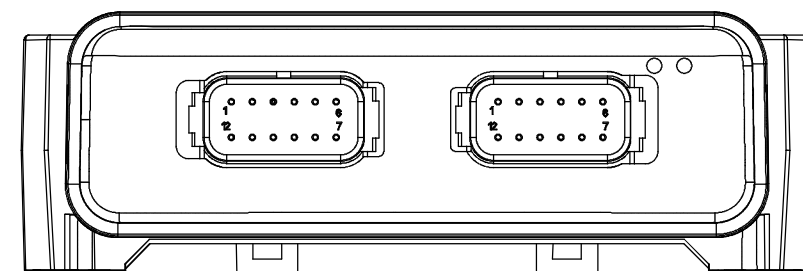

NODE 6  
MC024-020

- C62  
 1-RH AUGER ERROR WHT-RED-BRN (C31-P6)  
 2-RH CAM ERROR WHT-DRG (C31-P2)  
 3-NORGREN PWR RED-BLU  
 4-RH CAM ON RED-BRN (C31-P4)  
 5-RH CAM SIG WHT-BLU (C31-P1)  
 6-RH AUGER ON WHT-BLK-BRN (C31-P8)  
 7-RH AUGER SIG WHT-BRN (C31-P5)  
 8-N/C  
 9-N/C  
 10-N/C  
 11-12VDC RED-WHT (TERM 2)  
 12-12VDC RED-WHT (TERM 2)

- C61  
 1-GROUND BLK (TERM 1)  
 2-12VDC RED-WHT (TERM 2)  
 3-CAN + BLU-RED (TERM 3)  
 4-CAN - BLU-WHT (TERM 4)  
 5-N/C  
 6-N/C  
 7-CAM CLS SIG GRN (C27-P4)  
 8-5VDC SNSR PWR YEL (C27-P1)  
 9-GRND SNSR PWR BLU (C27-P3)  
 10-AUGER SW WHT-PUR (C26-P2)  
 11-CAM PPU SIG WHT (C27-P2)  
 12-N/C

NORGREN AIR SOL. VALVES

- N/C (C26-P3)  
 C61-P10 AUGER SW (WHT-PUR) (C26-P2)  
 TERM 2 SNSR 12V (RED-WHT) (C26-P1)  
 C26-3PIN TO AUGER SW  
 C61-P7 (CAM CLS SIG) GRN (C27-P4)  
 C61-P9 (SNSR GRND) BLU (C27-P3)  
 C61-P11 (CAM PPU) WHT (C27-P2)  
 C61-P8 (5VDC SNSR PWR) YEL (C27-P1)  
 C27-4PIN TO CAM SNSR  
 RH AUGER ON WHT-BLK-BRN (C62-P6) (C31-P8)  
 RH AUGER GRND BLK (TERM 1) (C31-P7)  
 RH AUGER ERROR WHT-RED-BRN (C62-P1) (C31-P6)  
 RH AUGER SIG WHT-BRN (C62-P7) (C31-P5)  
 RH CAM ON RED-BRN (C62-P4) (C31-P4)  
 RH CAM GRND BLK (TERM 1) (C31-P3)  
 RH CAM ERROR WHT-DRG (C62-P2) (C31-P2)  
 RH CAM SIG WHT-BLU (C62-P5) (C31-P1)  
 C31-8PIN TO CAM/AUGER VLVS  
 N/C (C25-P8)  
 N/C (C25-P7)  
 CAN - BLU-WHT (TERM 4) (C25-P6)  
 CAN + BLU-RED (TERM 3) (C25-P5)  
 12VDC RED-WHT (TERM 2) (C25-P4)  
 12VDC RED-WHT (TERM 2) (C25-P3)  
 GROUND BLK (TERM 1) (C25-P2)  
 GROUND BLK (TERM 1) (C25-P1)  
 C25-8PIN TO C13 SLAVE BOX