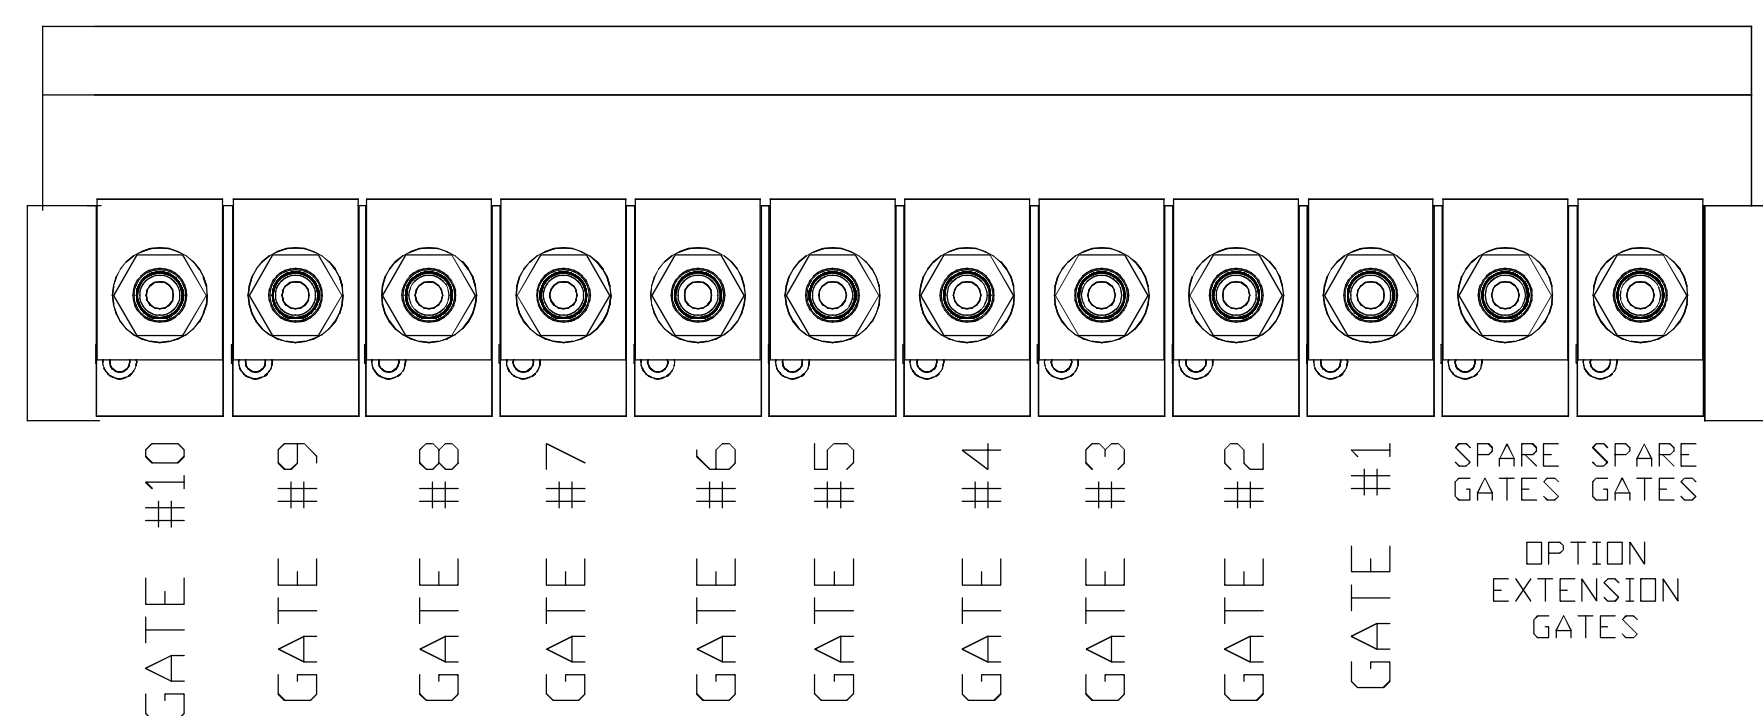

NODE 6  
MC024-020

- C62  
 1-RH AUGER ERROR WHT-RED-BRN (C31-P6)  
 2-RH CAM ERROR WHT-DRG (C31-P2)  
 3-NORGREN PWR RED-BLU  
 4-RH CAM ON RED-BRN (C31-P4)  
 5-RH CAM SIG WHT-BLU (C31-P1)  
 6-RH AUGER ON WHT-BLK-BRN (C31-P8)  
 7-RH AUGER SIG WHT-BRN (C31-P5)  
 8-N/C  
 9-N/C  
 10-N/C  
 11-12VDC RED-WHT (TERM 2)  
 12-12VDC RED-WHT (TERM 2)

- C61  
 1-GROUND BLK (TERM 1)  
 2-12VDC RED-WHT (TERM 2)  
 3-CAN + BLU-RED (TERM 3)  
 4-CAN - BLU-WHT (TERM 4)  
 5-N/C  
 6-N/C  
 7-CAM CLS SIG GRN (C27-P4)  
 8-5VDC SNSR PWR YEL (C27-P1)  
 9-GRND SNSR PWR BLU (C27-P3)  
 10-AUGER SW WHT-PUR (C26-P2)  
 11-CAM PPU SIG WHT (C27-P2)  
 12-N/C

NORGREN AIR SOL. VALVES

- N/C (C26-P3)  
 C61-P10 AUGER SW (WHT-PUR) (C26-P2)  
 TERM 2 SNSR 12V (RED-WHT) (C26-P1)  
 C26-3PIN TO AUGER SW  
 C61-P7 (CAM CLS SIG) GRN (C27-P4)  
 C61-P9 (SNSR GRND) BLU (C27-P3)  
 C61-P11 (CAM PPU) WHT (C27-P2)  
 C61-P8 (5VDC SNSR PWR) YEL (C27-P1)  
 C27-4PIN TO CAM SNSR  
 RH AUGER ON WHT-BLK-BRN (C62-P6) (C31-P8)  
 RH AUGER GRND BLK (TERM 1) (C31-P7)  
 RH AUGER ERROR WHT-RED-BRN (C62-P1) (C31-P6)  
 RH AUGER SIG WHT-BRN (C62-P7) (C31-P5)  
 RH CAM ON RED-BRN (C62-P4) (C31-P4)  
 RH CAM GRND BLK (TERM 1) (C31-P3)  
 RH CAM ERROR WHT-DRG (C62-P2) (C31-P2)  
 RH CAM SIG WHT-BLU (C62-P5) (C31-P1)  
 C31-8PIN TO CAM/AUGER VLVS  
 N/C (C25-P8)  
 N/C (C25-P7)  
 CAN - BLU-WHT (TERM 4) (C25-P6)  
 CAN + BLU-RED (TERM 3) (C25-P5)  
 12VDC RED-WHT (TERM 2) (C25-P4)  
 12VDC RED-WHT (TERM 2) (C25-P3)  
 GROUND BLK (TERM 1) (C25-P2)  
 GROUND BLK (TERM 1) (C25-P1)  
 C25-8PIN TO C13 SLAVE BOX

TO AUGER SW  
TO CAM SNSR  
TO CAM/AUGER VLVS  
TO C13 SLAVE BOX

QTY	NEXT ASS'Y	MADE BY	BEARCAT
?---	??????????	APPROVED	
		MATERIAL	
	FINAL ASS'Y		
?---	??????????	DRAWING NO.	
		FINISH	
STANDARD	.X	.XX	.XXX
TOLERANCE	+0.02	+0.010	+0.003
			XXXX
			ANG.
			X/X
			+1.0°
			+1/32
AUTHOR	RH	DATE	7-25-13
SCALE	NONE	SHEET	1 OF 1