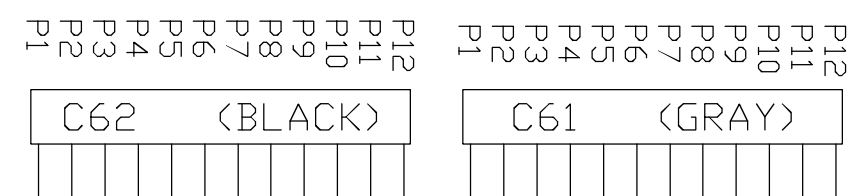

NODE 6  
MC024-020

- C62  
 1-RH AUGER ERROR WHT-RED-BRN (C31-P6)  
 2-RH CAM ERROR WHT-DRG (C31-P2)  
 3-NORGREN PWR RED-BLU  
 4-RH CAM ON RED-BRN (C31-P4)  
 5-RH CAM SIG WHT-BLU (C31-P1)  
 6-RH AUGER ON WHT-BLK-BRN (C31-P8)  
 7-RH AUGER SIG WHT-BRN (C31-P5)  
 8-N/C  
 9-N/C  
 10-N/C  
 11-12VDC RED-WHT (TERM 2)  
 12-12VDC RED-WHT (TERM 2)

- C61  
 1-GROUND BLK (TERM 1)  
 2-12VDC RED-WHT (TERM 2)  
 3-CAN + BLU-RED (TERM 3)  
 4-CAN - BLU-WHT (TERM 4)  
 5-N/C  
 6-N/C  
 7-CAM CLS SIG GRN (C27-P4)  
 8-5VDC SNSR PWR YEL (C27-P1)  
 9-GRND SNSR PWR BLU (C27-P3)  
 10-AUGER SW WHT-PUR (C26-P2)  
 11-CAM PPU SIG WHT (C27-P2)  
 12-N/C

NORGREN AIR SOL. VALVES

- N/C (C26-P3)  
 C61-P10 AUGER SW (WHT-PUR) (C26-P2)  
 TERM 2 SNSR 12V (RED-WHT) (C26-P1)  
 C26-3PIN TO AUGER SW  
 C61-P7 (CAM CLS SIG) GRN (C27-P4)  
 C61-P9 (SNSR GRND) BLU (C27-P3)  
 C61-P11 (CAM PPU) WHT (C27-P2)  
 C61-P8 (5VDC SNSR PWR) YEL (C27-P1)  
 C27-4PIN TO CAM SNSR  
 RH AUGER ON WHT-BLK-BRN (C62-P6) (C31-P8)  
 RH AUGER GRND BLK (TERM 1) (C31-P7)  
 RH AUGER ERROR WHT-RED-BRN (C62-P1) (C31-P6)  
 RH AUGER SIG WHT-BRN (C62-P7) (C31-P5)  
 RH CAM ON RED-BRN (C62-P4) (C31-P4)  
 RH CAM GRND BLK (TERM 1) (C31-P3)  
 RH CAM ERROR WHT-DRG (C62-P2) (C31-P2)  
 RH CAM SIG WHT-BLU (C62-P5) (C31-P1)  
 C31-8PIN TO CAM/AUGER VLVS  
 N/C (C25-P8)  
 N/C (C25-P7)  
 CAN - BLU-WHT (TERM 4) (C25-P6)  
 CAN + BLU-RED (TERM 3) (C25-P5)  
 12VDC RED-WHT (TERM 2) (C25-P4)  
 12VDC RED-WHT (TERM 2) (C25-P3)  
 GROUND BLK (TERM 1) (C25-P2)  
 GROUND BLK (TERM 1) (C25-P1)  
 C25-8PIN TO C13 SLAVE BOX