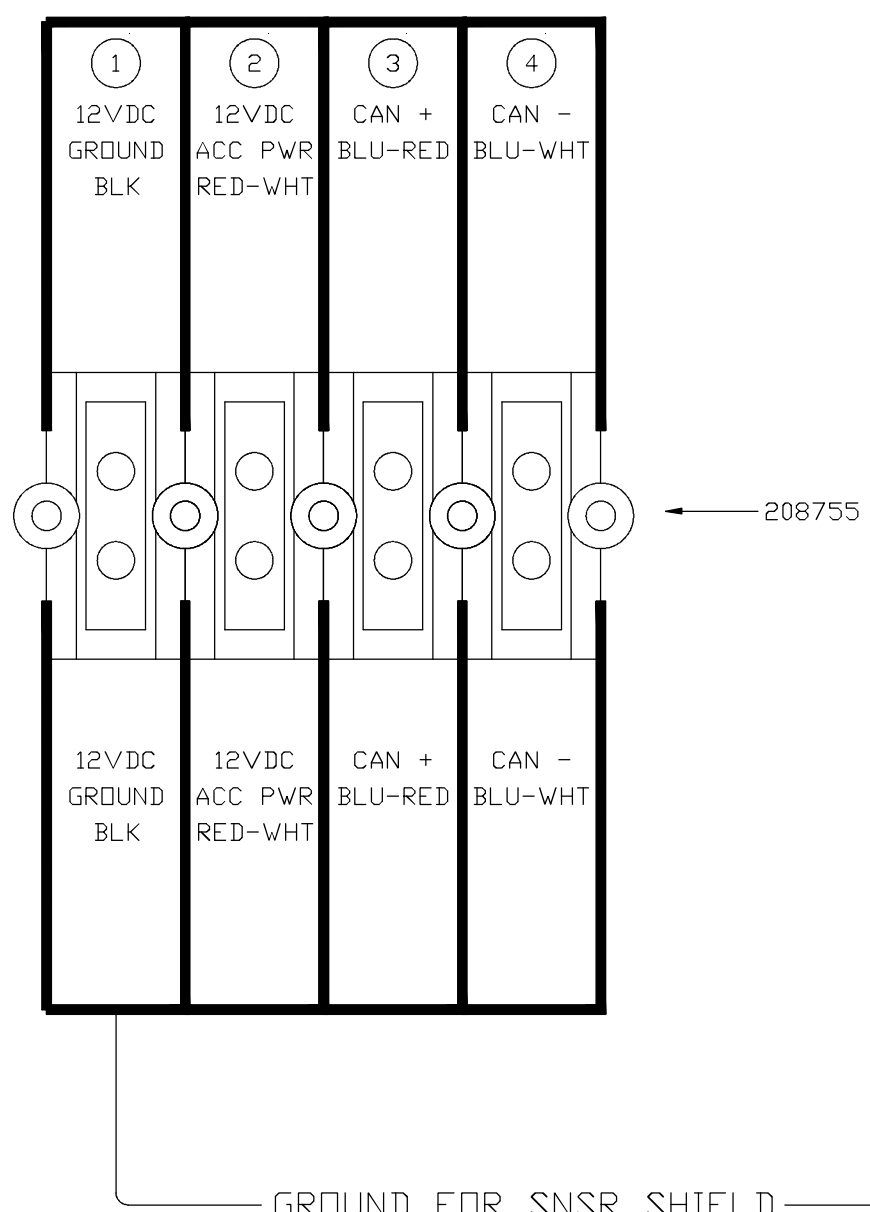

NODE 6  
MC024-020

- C62  
 1-RH AUGER ERROR WHT-RED-BRN (C31-P6)  
 2-RH CAM ERROR WHT-DRG (C31-P2)  
 3-NORGREN PWR RED-BLU  
 4-RH CAM ON RED-BRN (C31-P4)  
 5-RH CAM SIG WHT-BLU (C31-P1)  
 6-RH AUGER ON WHT-BLK-BRN (C31-P8)  
 7-RH AUGER SIG WHT-BRN (C31-P5)  
 8-N/C  
 9-N/C  
 10-N/C  
 11-12VDC RED-WHT (TERM 2)  
 12-12VDC RED-WHT (TERM 2)

- C61  
 1-GROUND BLK (TERM 1)  
 2-12VDC RED-WHT (TERM 2)  
 3-CAN + BLU-RED (TERM 3)  
 4-CAN - BLU-WHT (TERM 4)  
 5-N/C  
 6-N/C  
 7-CAM CLS SIG GRN (C27-P4)  
 8-5VDC SNSR PWR YEL (C27-P1)  
 9-GRND SNSR PWR BLU (C27-P3)  
 10-AUGER SW WHT-PUR (C26-P2)  
 11-CAM PPU SIG WHT (C27-P2)  
 12-N/C

NORGREN AIR SOL. VALVES

- N/C (C26-P3)  
 C61-P10 AUGER SW (WHT-PUR) (C26-P2)  
 TERM 2 SNSR 12V (RED-WHT) (C26-P1)  
 C26-3PIN TO AUGER SW  
 C61-P7 (CAM CLS SIG) GRN (C27-P4)  
 C61-P9 (SNSR GRND) BLU (C27-P3)  
 C61-P11 (CAM PPU) WHT (C27-P2)  
 C61-P8 (5VDC SNSR PWR) YEL (C27-P1)  
 C27-4PIN TO CAM SNSR  
 RH AUGER ON WHT-BLK-BRN (C62-P6) (C31-P8)  
 RH AUGER GRND BLK (TERM 1) (C31-P7)  
 RH AUGER ERROR WHT-RED-BRN (C62-P1) (C31-P6)  
 RH AUGER SIG WHT-BRN (C62-P7) (C31-P5)  
 RH CAM ON RED-BRN (C62-P4) (C31-P4)  
 RH CAM GRND BLK (TERM 1) (C31-P3)  
 RH CAM ERROR WHT-DRG (C62-P2) (C31-P2)  
 RH CAM SIG WHT-BLU (C62-P5) (C31-P1)  
 C31-8PIN TO CAM/AUGER VLVS  
 N/C (C25-P8)  
 N/C (C25-P7)  
 CAN - BLU-WHT (TERM 4) (C25-P6)  
 CAN + BLU-RED (TERM 3) (C25-P5)  
 12VDC RED-WHT (TERM 2) (C25-P4)  
 12VDC RED-WHT (TERM 2) (C25-P3)  
 GROUND BLK (TERM 1) (C25-P2)  
 GROUND BLK (TERM 1) (C25-P1)  
 C25-8PIN TO C13 SLAVE BOX

TO AUGER SW  
TO CAM SNSR  
TO CAM/AUGER VLVS  
TO C13 SLAVE BOX

QTY	NEXT ASS'Y	MADE BY	BEARCAT
?---	??????????	APPROVED	
		MATERIAL	
	FINAL ASS'Y		
?---	??????????	DRAWING NO.	
		FINISH	
STANDARD	.X	.XX	.XXX
TOLERANCE	+0.02	+0.010	+0.003
			XXXX
			ANG.
			X/X
			+1.0°
			+1/32
AUTHOR	RH	DATE	7-25-13
SCALE	NONE	SHEET	1 OF 1