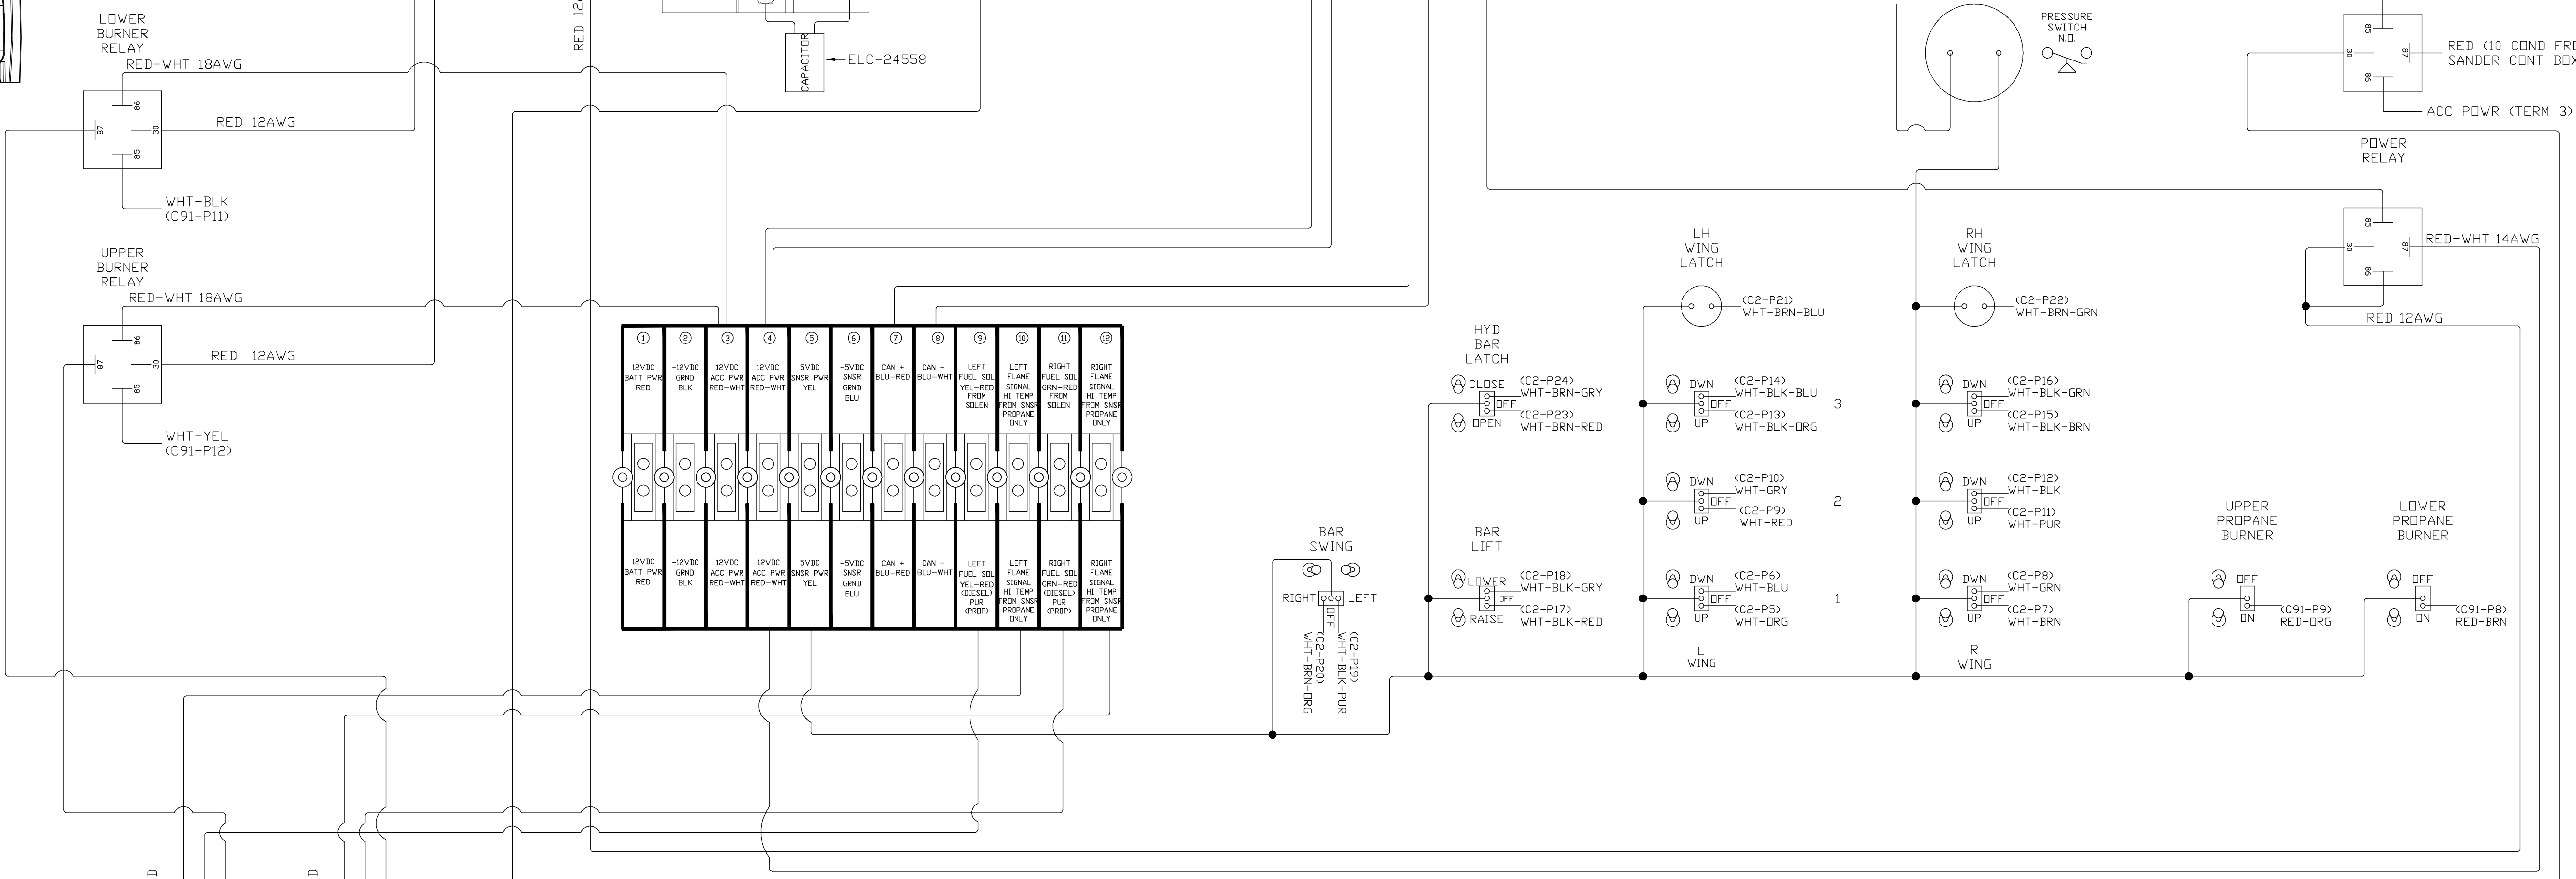

- PIN KEY ??-?? CONNECTOR 2
- 1-GRND (BLK) TERM 2
 - 2-ACC PWR (RED-WHT) TERM 3/4
 - 3-CAN + (BLU-RED) TERM 7
 - 4-CAN - (BLU-WHT) TERM 8
 - 5-NC
 - 6-SNSR PWR (YEL) TERM 5
 - 7-SNSR GRND (BLU) TERM 6
 - 8-SW LOWER BURNER ON (RED-BRN)
 - 9-SW UPPER BURNER ON (RED-DRG)
 - 10-NC
 - 11-LOWER BURNER RELAY (WHT-BLK)
 - 12-UPPER BURNER RELAY (WHT-YEL)

6 GANG FUSE BLOCK

C9 TO VALVE BOX

QTY	NEXT ASS'Y	MADE BY	BEARCAT
?	---	APPROVED	
		MATERIAL	
		SEE PRINTED B.O.M.	
		FINISH	
STANDARD	.X .XX .XXX .XXXX	ANG.	X/X
TOLERANCE	±.03 ±.015 ±.005 ±.0005	±1.0'	± 1/32
TITLE		3650 SABIN BROWN RD. WICKENBURG, AZ 85390 (928)684-7851	
PART NO.		BEARCAT MFG.	
502 REAR CONTROL BOX		TITLE	
PROPANE BURNER 2014		502 REAR CONTROL BOX	
210237		PROPANE BURNER 2014	
DATE 8-27-13		AUTHOR RH	
SCALE NONE		DATE 8-27-13	
SHEET?? OF ??		SHEET?? OF ??	