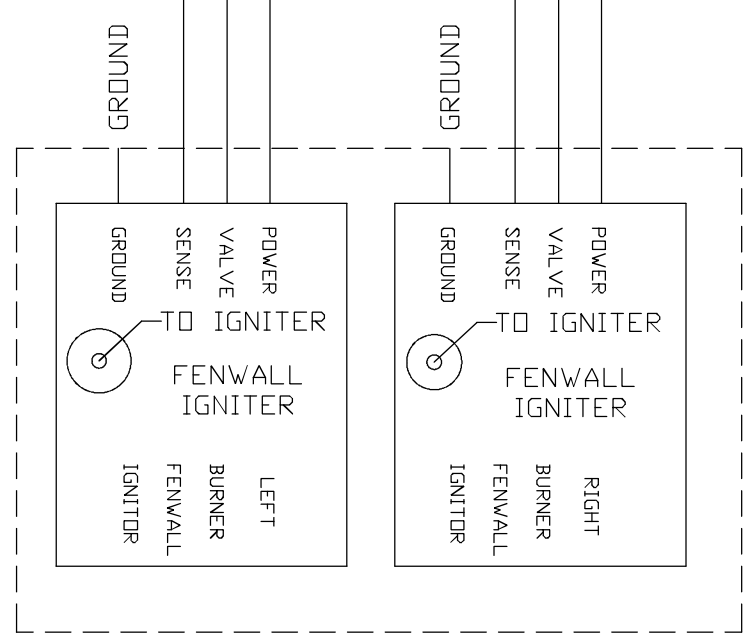

- PIN KEY ??-?? CONNECTOR 2
- 1-GRND (BLK) TERM 2
 - 2-ACC PWR (RED-WHT) TERM 3/4
 - 3-CAN + (BLU-RED) TERM 7
 - 4-CAN - (BLU-WHT) TERM 8
 - 5-NC
 - 6-SNSR PWR (YEL) TERM 5
 - 7-SNSR GRND (BLU) TERM 6
 - 8-SW LOWER BURNER ON (RED-BRN)
 - 9-SW UPPER BURNER ON (RED-DRG)
 - 10-NC
 - 11-LOWER BURNER RELAY (WHT-BLK)
 - 12-UPPER BURNER RELAY (WHT-YEL)

6 GANG FUSE BLOCK

C9 TO VALVE BOX

QTY	NEXT ASS'Y	MADE BY	BEARCAT
?	---	APPROVED	
		MATERIAL	
		SEE PRINTED B.O.M.	
		FINISH	
STANDARD	.X .XX .XXX .XXXX	ANG.	X/X
TOLERANCE	±.03 ±.015 ±.005 ±.0005	±1.0'	± 1/32
TITLE		3650 SABIN BROWN RD. WICKENBURG, AZ 85390 (928)684-7851	
PART NO.		BEARCAT MFG.	
502 REAR CONTROL BOX		TITLE	
PROPANE BURNER 2014		502 REAR CONTROL BOX	
210237		PROPANE BURNER 2014	
DATE 8-27-13		AUTHOR RH	
SCALE NONE		DATE 8-27-13	
SHEET?? OF ??		SHEET?? OF ??	