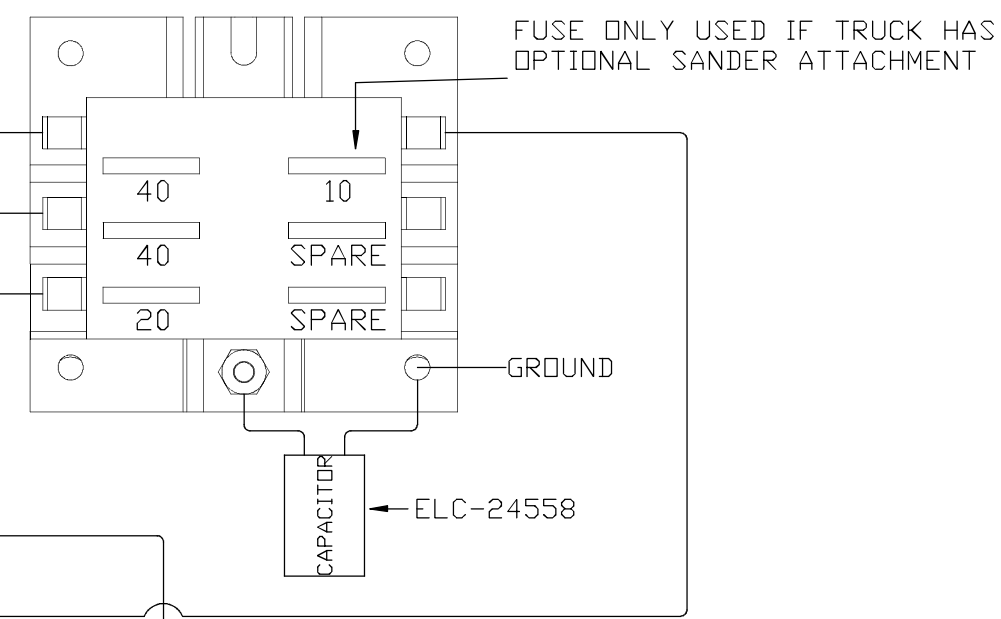

- PIN KEY ??-?? CONNECTOR 2
- 1-GRND (BLK) TERM 2
 - 2-ACC PWR (RED-WHT) TERM 3/4
 - 3-CAN + (BLU-RED) TERM 7
 - 4-CAN - (BLU-WHT) TERM 8
 - 5-NC
 - 6-SNSR PWR (YEL) TERM 5
 - 7-SNSR GRND (BLU) TERM 6
 - 8-SW LOWER BURNER ON (RED-BRN)
 - 9-SW UPPER BURNER ON (RED-DRG)
 - 10-NC
 - 11-LOWER BURNER RELAY (WHT-BLK)
 - 12-UPPER BURNER RELAY (WHT-YEL)

6 GANG FUSE BLOCK

C9 TO VALVE BOX

QTY	NEXT ASS'Y	MADE BY	BEARCAT
?	---	APPROVED	
		MATERIAL	
		SEE PRINTED B.O.M.	
		FINISH	
STANDARD	.X .XX .XXX .XXXX	ANG.	X/X
TOLERANCE	±.03 ±.015 ±.005 ±.0005	±1.0'	± 1/32
TITLE		3650 SABIN BROWN RD. WICKENBURG, AZ 85390 (928)684-7851	
PART NO.		BEARCAT MFG.	
502 REAR CONTROL BOX		TITLE	
PROPANE BURNER 2014		502 REAR CONTROL BOX	
210237		PROPANE BURNER 2014	
DATE 8-27-13		AUTHOR RH	
SCALE NONE		DATE 8-27-13	
SHEET?? OF ??		SHEET?? OF ??	