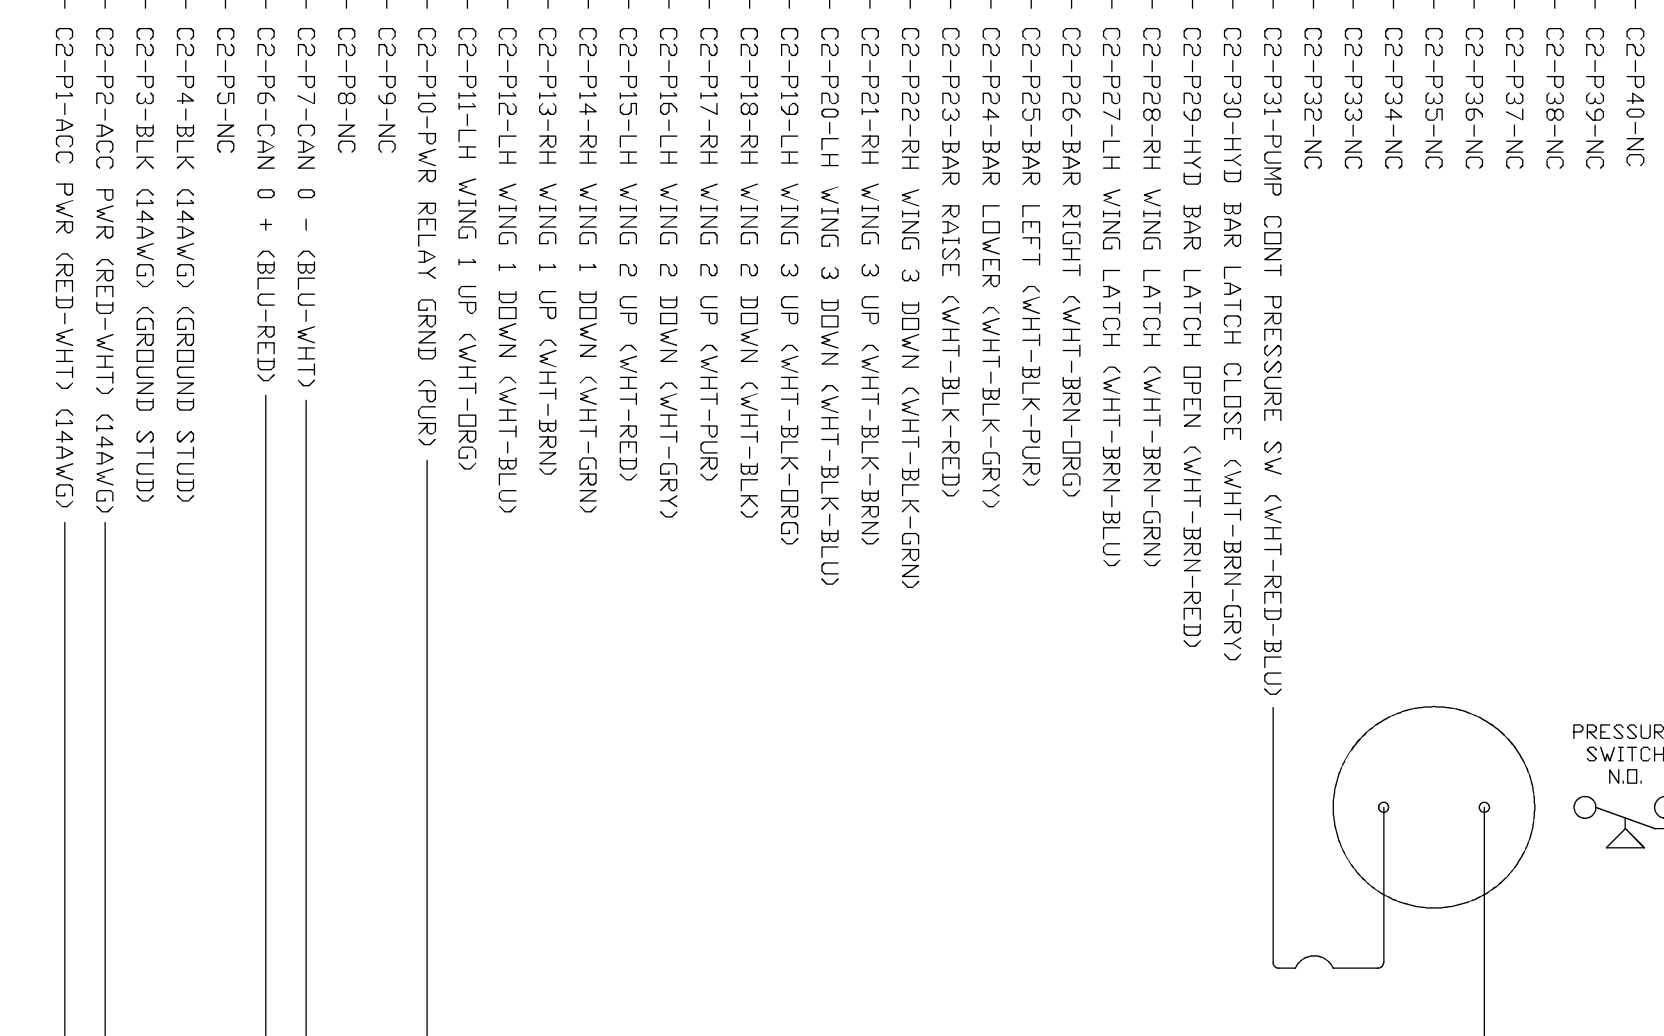

- PIN KEY ??-?? CONNECTOR 2
- 1-GRND (BLK) TERM 2
 - 2-ACC PWR (RED-WHT) TERM 3/4
 - 3-CAN + (BLU-RED) TERM 7
 - 4-CAN - (BLU-WHT) TERM 8
 - 5-NC
 - 6-SNSR PWR (YEL) TERM 5
 - 7-SNSR GRND (BLU) TERM 6
 - 8-SW LOWER BURNER ON (RED-BRN)
 - 9-SW UPPER BURNER ON (RED-DRG)
 - 10-NC
 - 11-LOWER BURNER RELAY (WHT-BLK)
 - 12-UPPER BURNER RELAY (WHT-YEL)

6 GANG FUSE BLOCK

C9 TO VALVE BOX

QTY	NEXT ASS'Y	MADE BY	BEARCAT
?	---	APPROVED	
		MATERIAL	
		SEE PRINTED B.O.M.	
		FINISH	
STANDARD	.X .XX .XXX .XXXX	ANG.	X/X
TOLERANCE	±.03 ±.015 ±.005 ±.0005	±1.0'	± 1/32
TITLE		3650 SABIN BROWN RD. WICKENBURG, AZ 85390 (928)684-7851	
PART NO.		BEARCAT MFG.	
502 REAR CONTROL BOX		TITLE	
PROPANE BURNER 2014		502 REAR CONTROL BOX	
210237		PROPANE BURNER 2014	
DATE 8-27-13		AUTHOR RH	
SCALE NONE		DATE 8-27-13	
SHEET?? OF ??		SHEET?? OF ??	