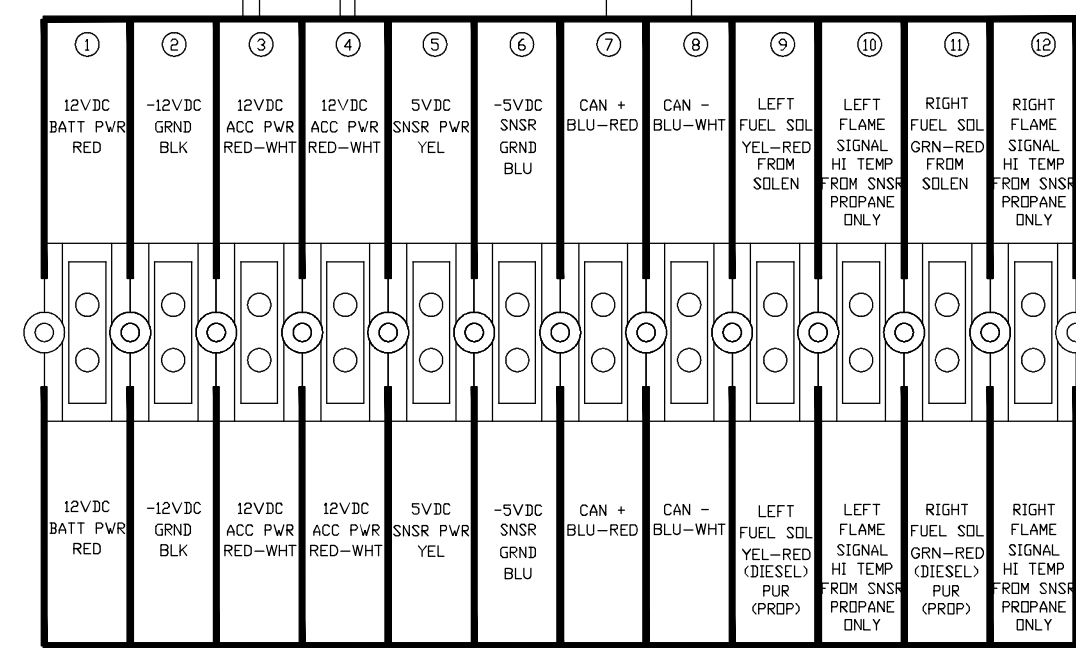

- PIN KEY ??-?? CONNECTOR 2
- 1-GRND (BLK) TERM 2
 - 2-ACC PWR (RED-WHT) TERM 3/4
 - 3-CAN + (BLU-RED) TERM 7
 - 4-CAN - (BLU-WHT) TERM 8
 - 5-NC
 - 6-SNSR PWR (YEL) TERM 5
 - 7-SNSR GRND (BLU) TERM 6
 - 8-SW LOWER BURNER ON (RED-BRN)
 - 9-SW UPPER BURNER ON (RED-DRG)
 - 10-NC
 - 11-LOWER BURNER RELAY (WHT-BLK)
 - 12-UPPER BURNER RELAY (WHT-YEL)

6 GANG FUSE BLOCK

C9 TO VALVE BOX

QTY	NEXT ASS'Y	MADE BY	BEARCAT
?	---	APPROVED	
		MATERIAL	
		SEE PRINTED B.O.M.	
		FINISH	
STANDARD	.X .XX .XXX .XXXX	ANG.	X/X
TOLERANCE	±.03 ±.015 ±.005 ±.0005	±1.0'	± 1/32
TITLE		3650 SABIN BROWN RD. WICKENBURG, AZ 85390 (928)684-7851	
PART NO.		BEARCAT MFG.	
502 REAR CONTROL BOX		TITLE	
PROPANE BURNER 2014		502 REAR CONTROL BOX	
210237		PROPANE BURNER 2014	
DATE 8-27-13		AUTHOR RH	
SCALE NONE		DATE 8-27-13	
SHEET?? OF ??		SHEET?? OF ??	