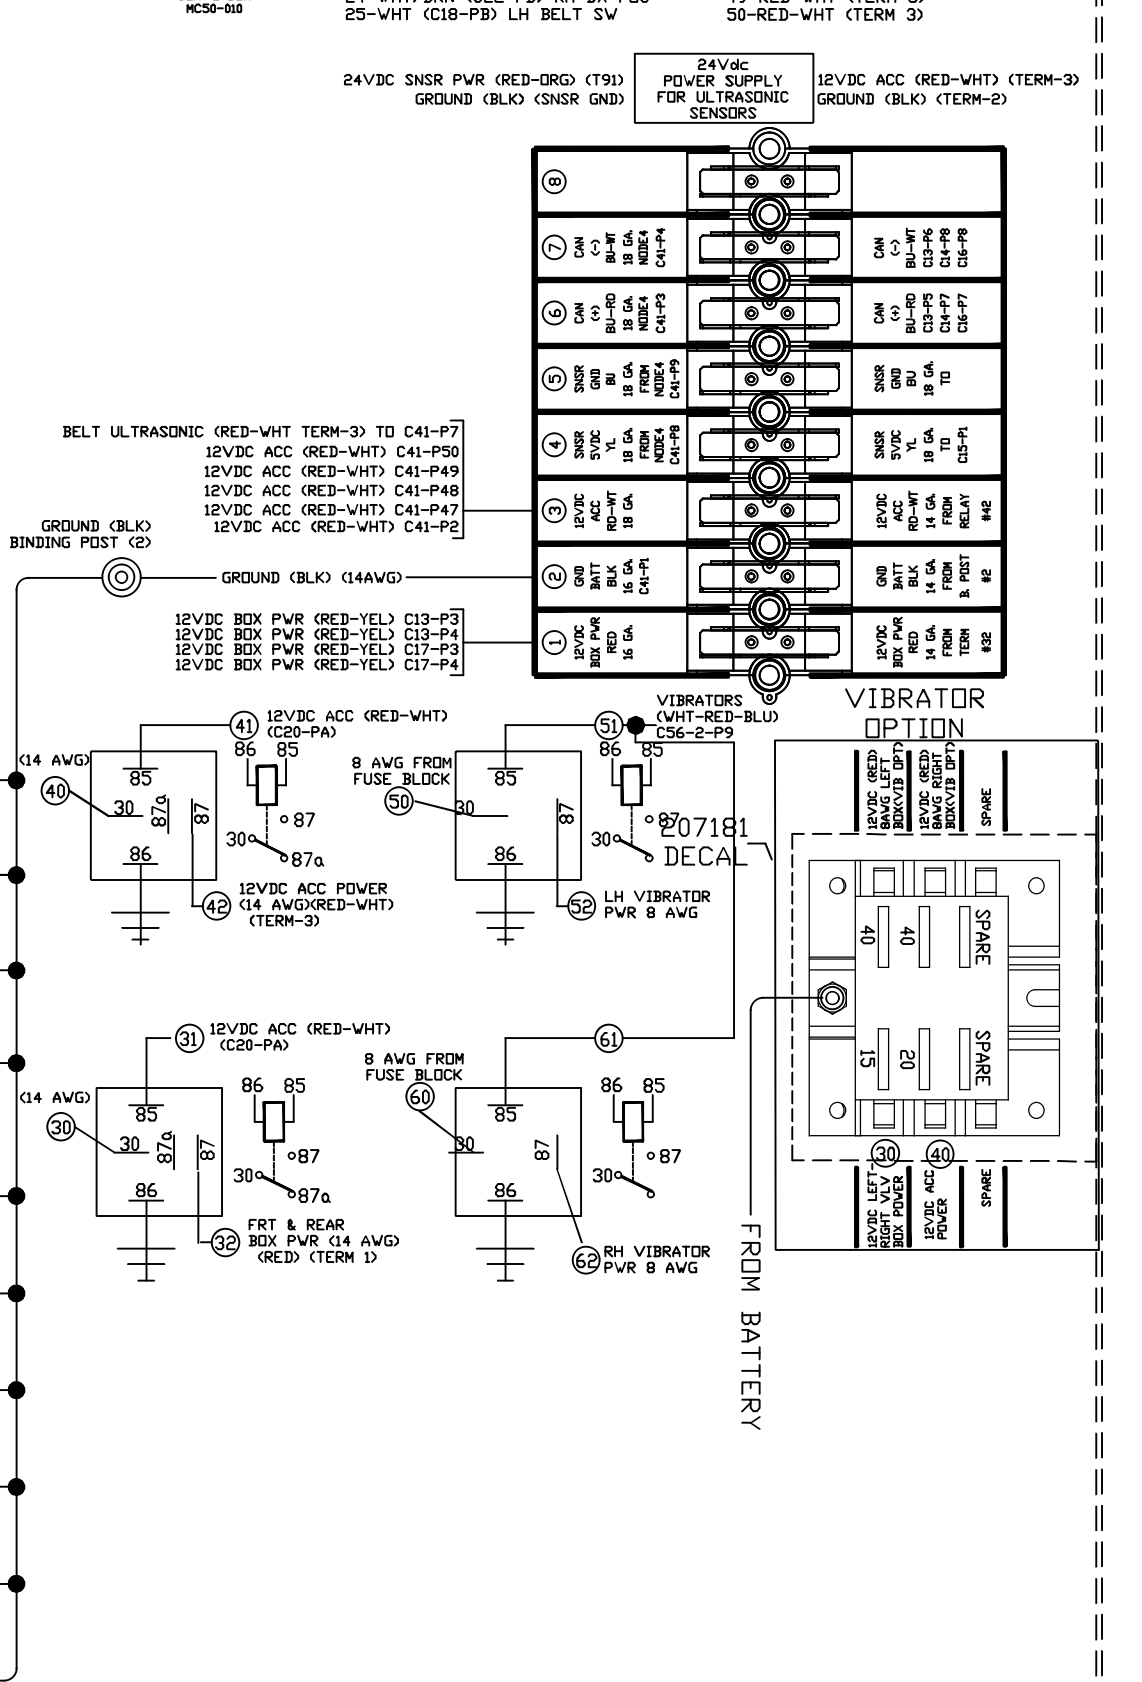

- CONNECTOR 1
- 1-BLK (TERM 2)
 - 2-RED-WHT (TERM 3)
 - 3-BLU-RED (TERM 6)
 - 4-BLU-WHT (TERM 7)
 - 5-WHT-RED-YEL (C16-P14) (RH BELT ERROR)
 - 6-WHT-BRN-GRY (C16-P18) (LH BELT ERROR)
 - 7-WHT-BRN-BLU (C16-P22) (STATION SWING ERROR)
 - 8-N/C
 - 9-N/C
 - 10-WHT-BRN-DRG (C14-P2) (LH BOX ERROR)
 - 11-WHT-BRN-YEL (C14-P6) (RH BOX ERROR)
 - 12-WHT-GRN-YEL (C14-P10) (HITCH OPEN/CLOSE ERROR)

- CONNECTOR 2
- 1-WHT-GRN-BLU (C14-P14) (HITCH RAISE/LOWER ERROR)
 - 2-WHT-BLK-GRY (C14-P18) (REC HOPPER ERROR)
 - 3-WHT-BLK-GRN (C14-P17) (REC HOPPER SIG)
 - 4-BRN-YEL (C14-P8) (RH BOX ON)
 - 5-BRN-WHT (C14-P12) (HITCH OPEN/CLOSE ON)
 - 6-BRN-BLU (C14-P16) (HITCH RAISE/LOWER ON)
 - 7-BRN-RED (C14-P20) (REC HOPPER ON)
 - 8-N/C
 - 9-WHT-RED-BLU (TERM 5/61) (VIBRATOR RELAYS)
 - 10-DUMP VLV (IF NEEDED)
 - 11-RED-WHT (TERM 3)
 - 12-RED-WHT (TERM 3)

- PIN KEY NC-41
- 1-GRND (BLK)
 - 2-RED/WHT (TERM 3)
 - 3-BLU/RED (CAN+ TERM 6)
 - 4-BLU/WHT (CAN- TERM 7)
 - 5-N/C
 - 6-N/C
 - 7-N/C
 - 8-YEL (TERM 4)
 - 9-BLU (TERM 5)
 - 10-WHT/DRG (C15-P2) LH BX EXT SW
 - 11-WHT/BLK (C15-P3) LH BX RETR SW
 - 12-WHT/SIL (C15-P4) RH BX EXT SW
 - 13-WHT/RED (C15-P5) RH BX RETR SW
 - 14-WHT/BRN (C15-P6) BOTH BX EXT SW
 - 15-WHT/GRN (C15-P7) BOTH BX RETR SW
 - 16-WHT/BRN/YEL (C23-P2) INTAKE FLOW
 - 17-WHT-RED-BLK (C16-P2) COOL FAN ERR
 - 18-WHT-BRN-PUR (C14-P22) TOW BAR ERR
 - 19-N/C
 - 20-N/C
 - 21-N/C
 - 22-N/C
 - 23-BLK/RED (C21-PB) LH BX POS
 - 24-WHT/BRN (C22-PB) RH BX POS
 - 25-WHT (C18-PB) LH BELT SW

REV: 1-10-2012 UPDATED FOR NORGREN AIR VLVS
 ADDED (2) 12 PIN RECP & WIRING CHANGE
 ADDED (1) 8-PIN RECP BOTTOM FOR DMP VLV & HYD SNRS
 ADDED (2) 70 AMP RELAYS FOR VIBRATOR OPTION
 TIER 4; ADDED ID MOD AND CHANGED HYDRAULIC OUTPUTS
 RTC-RMH