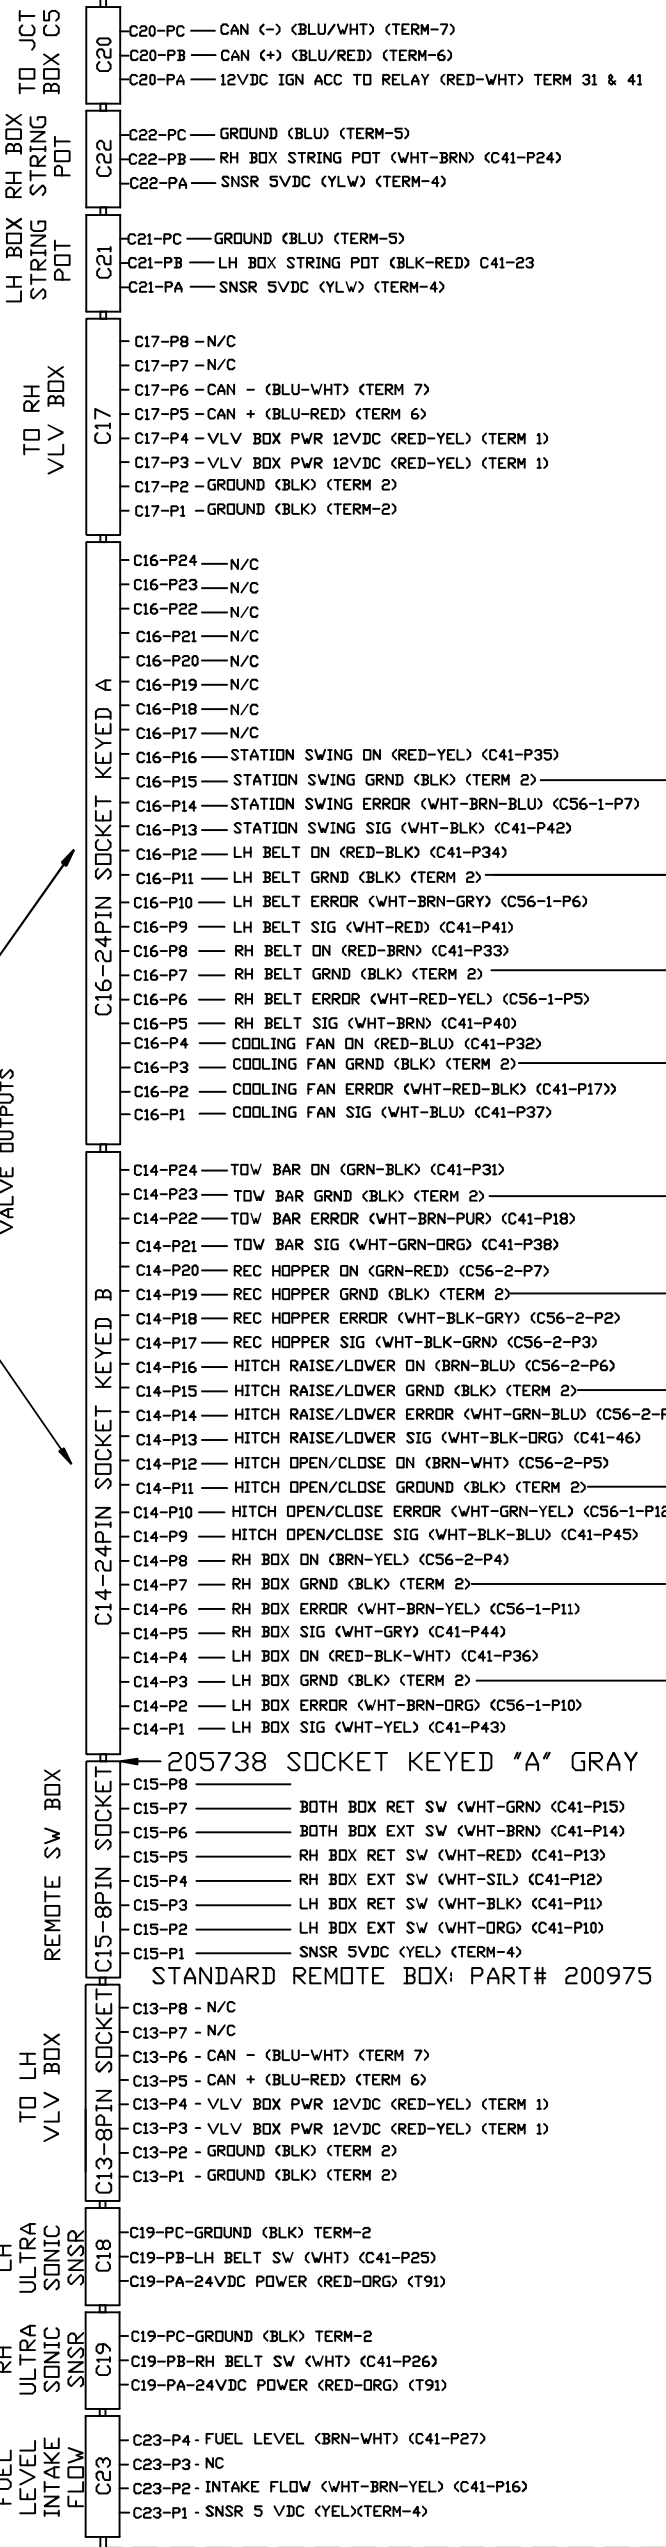

- CONNECTOR 1
- 1-BLK (TERM 2)
 - 2-RED-WHT (TERM 3)
 - 3-BLU-RED (TERM 6)
 - 4-BLU-WHT (TERM 7)
 - 5-WHT-RED-YEL (C16-P14) (RH BELT ERROR)
 - 6-WHT-BRN-GRY (C16-P18) (LH BELT ERROR)
 - 7-WHT-BRN-BLU (C16-P22) (STATION SWING ERROR)
 - 8-N/C
 - 9-N/C
 - 10-WHT-BRN-DRG (C14-P2) (LH BOX ERROR)
 - 11-WHT-BRN-YEL (C14-P6) (RH BOX ERROR)
 - 12-WHT-GRN-YEL (C14-P10) (HITCH OPEN/CLOSE ERROR)

- CONNECTOR 2
- 1-WHT-GRN-BLU (C14-P14) (HITCH RAISE/LOWER ERROR)
 - 2-WHT-BLK-GRY (C14-P18) (REC HOPPER ERROR)
 - 3-WHT-BLK-GRN (C14-P17) (REC HOPPER SIG)
 - 4-BRN-YEL (C14-P8) (RH BOX ON)
 - 5-BRN-WHT (C14-P12) (HITCH OPEN/CLOSE ON)
 - 6-BRN-BLU (C14-P16) (HITCH RAISE/LOWER ON)
 - 7-BRN-RED (C14-P20) (REC HOPPER ON)
 - 8-N/C
 - 9-WHT-RED-BLU (TERM 5/61) (VIBRATOR RELAYS)
 - 10-DUMP VLV (IF NEEDED)
 - 11-RED-WHT (TERM 3)
 - 12-RED-WHT (TERM 3)

- PIN KEY NC-41
- 1-GRND (BLK)
 - 2-RED/WHT (TERM 3)
 - 3-BLU/RED (CAN+ TERM 6)
 - 4-BLU/WHT (CAN- TERM 7)
 - 5-N/C
 - 6-N/C
 - 7-N/C
 - 8-YEL (TERM 4)
 - 9-BLU (TERM 5)
 - 10-WHT/DRG (C15-P2) LH BX EXT SW
 - 11-WHT/BLK (C15-P3) LH BX RETR SW
 - 12-WHT/SIL (C15-P4) RH BX EXT SW
 - 13-WHT/RED (C15-P5) RH BX RETR SW
 - 14-WHT/BRN (C15-P6) BOTH BX EXT SW
 - 15-WHT/GRN (C15-P7) BOTH BX RETR SW
 - 16-WHT/BRN/YEL (C23-P2) INTAKE FLOW
 - 17-WHT-RED-BLK (C16-P2) COOL FAN ERR
 - 18-WHT-BRN-PUR (C14-P22) TOW BAR ERR
 - 19-N/C
 - 20-N/C
 - 21-N/C
 - 22-N/C
 - 23-BLK/RED (C21-PB) LH BX POS
 - 24-WHT/BRN (C22-PB) RH BX POS
 - 25-WHT (C18-PB) LH BELT SW

REV: 1-10-2012 UPDATED FOR NORGREN AIR VLVS
 ADDED (2) 12 PIN RECP & WIRING CHANGE
 ADDED (1) 8-PIN RECP BOTTOM FOR DMP VLV & HYD SNRS
 ADDED (2) 70 AMP RELAYS FOR VIBRATOR OPTION
 TIER 4; ADDED ID MOD AND CHANGED HYDRAULIC OUTPUTS
 RTC-RMH