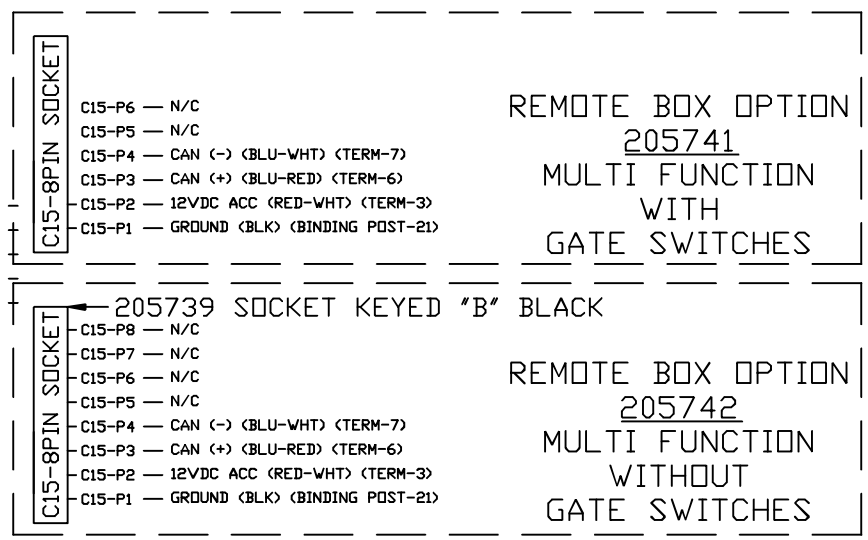

- CONNECTOR 1
- 1-BLK (TERM 2)
 - 2-RED-WHT (TERM 3)
 - 3-BLU-RED (TERM 6)
 - 4-BLU-WHT (TERM 7)
 - 5-WHT-RED-YEL (C16-P14) (RH BELT ERROR)
 - 6-WHT-BRN-GRY (C16-P18) (LH BELT ERROR)
 - 7-WHT-BRN-BLU (C16-P22) (STATION SWING ERROR)
 - 8-N/C
 - 9-N/C
 - 10-WHT-BRN-DRG (C14-P2) (LH BOX ERROR)
 - 11-WHT-BRN-YEL (C14-P6) (RH BOX ERROR)
 - 12-WHT-GRN-YEL (C14-P10) (HITCH OPEN/CLOSE ERROR)

- CONNECTOR 2
- 1-WHT-GRN-BLU (C14-P14) (HITCH RAISE/LOWER ERROR)
 - 2-WHT-BLK-GRY (C14-P18) (REC HOPPER ERROR)
 - 3-WHT-BLK-GRN (C14-P17) (REC HOPPER SIG)
 - 4-BRN-YEL (C14-P8) (RH BOX ON)
 - 5-BRN-WHT (C14-P12) (HITCH OPEN/CLOSE ON)
 - 6-BRN-BLU (C14-P16) (HITCH RAISE/LOWER ON)
 - 7-BRN-RED (C14-P20) (REC HOPPER ON)
 - 8-N/C
 - 9-WHT-RED-BLU (TERM 5/61) (VIBRATOR RELAYS)
 - 10-DUMP VLV (IF NEEDED)
 - 11-RED-WHT (TERM 3)
 - 12-RED-WHT (TERM 3)

- PIN KEY NC-41
- 1-GRND (BLK)
 - 2-RED/WHT (TERM 3)
 - 3-BLU/RED (CAN+ TERM 6)
 - 4-BLU/WHT (CAN- TERM 7)
 - 5-N/C
 - 6-N/C
 - 7-N/C
 - 8-YEL (TERM 4)
 - 9-BLU (TERM 5)
 - 10-WHT/DRG (C15-P2) LH BX EXT SW
 - 11-WHT/BLK (C15-P3) LH BX RETR SW
 - 12-WHT/SIL (C15-P4) RH BX EXT SW
 - 13-WHT/RED (C15-P5) RH BX RETR SW
 - 14-WHT/BRN (C15-P6) BOTH BX EXT SW
 - 15-WHT/GRN (C15-P7) BOTH BX RETR SW
 - 16-WHT/BRN/YEL (C23-P2) INTAKE FLOW
 - 17-WHT-RED-BLK (C16-P2) COOL FAN ERR
 - 18-WHT-BRN-PUR (C14-P22) TOW BAR ERR
 - 19-N/C
 - 20-N/C
 - 21-N/C
 - 22-N/C
 - 23-BLK/RED (C21-PB) LH BX POS
 - 24-WHT/BRN (C22-PB) RH BX POS
 - 25-WHT (C18-PB) LH BELT SW

REV: 1-10-2012 UPDATED FOR NORGREN AIR VLVS
 ADDED (2) 12 PIN RECP & WIRING CHANGE
 ADDED (1) 8-PIN RECP BOTTOM FOR DMP VLV & HYD SNRS
 ADDED (2) 70 AMP RELAYS FOR VIBRATOR OPTION
 TIER 4; ADDED ID MOD AND CHANGED HYDRAULIC OUTPUTS
 RTC-RMH