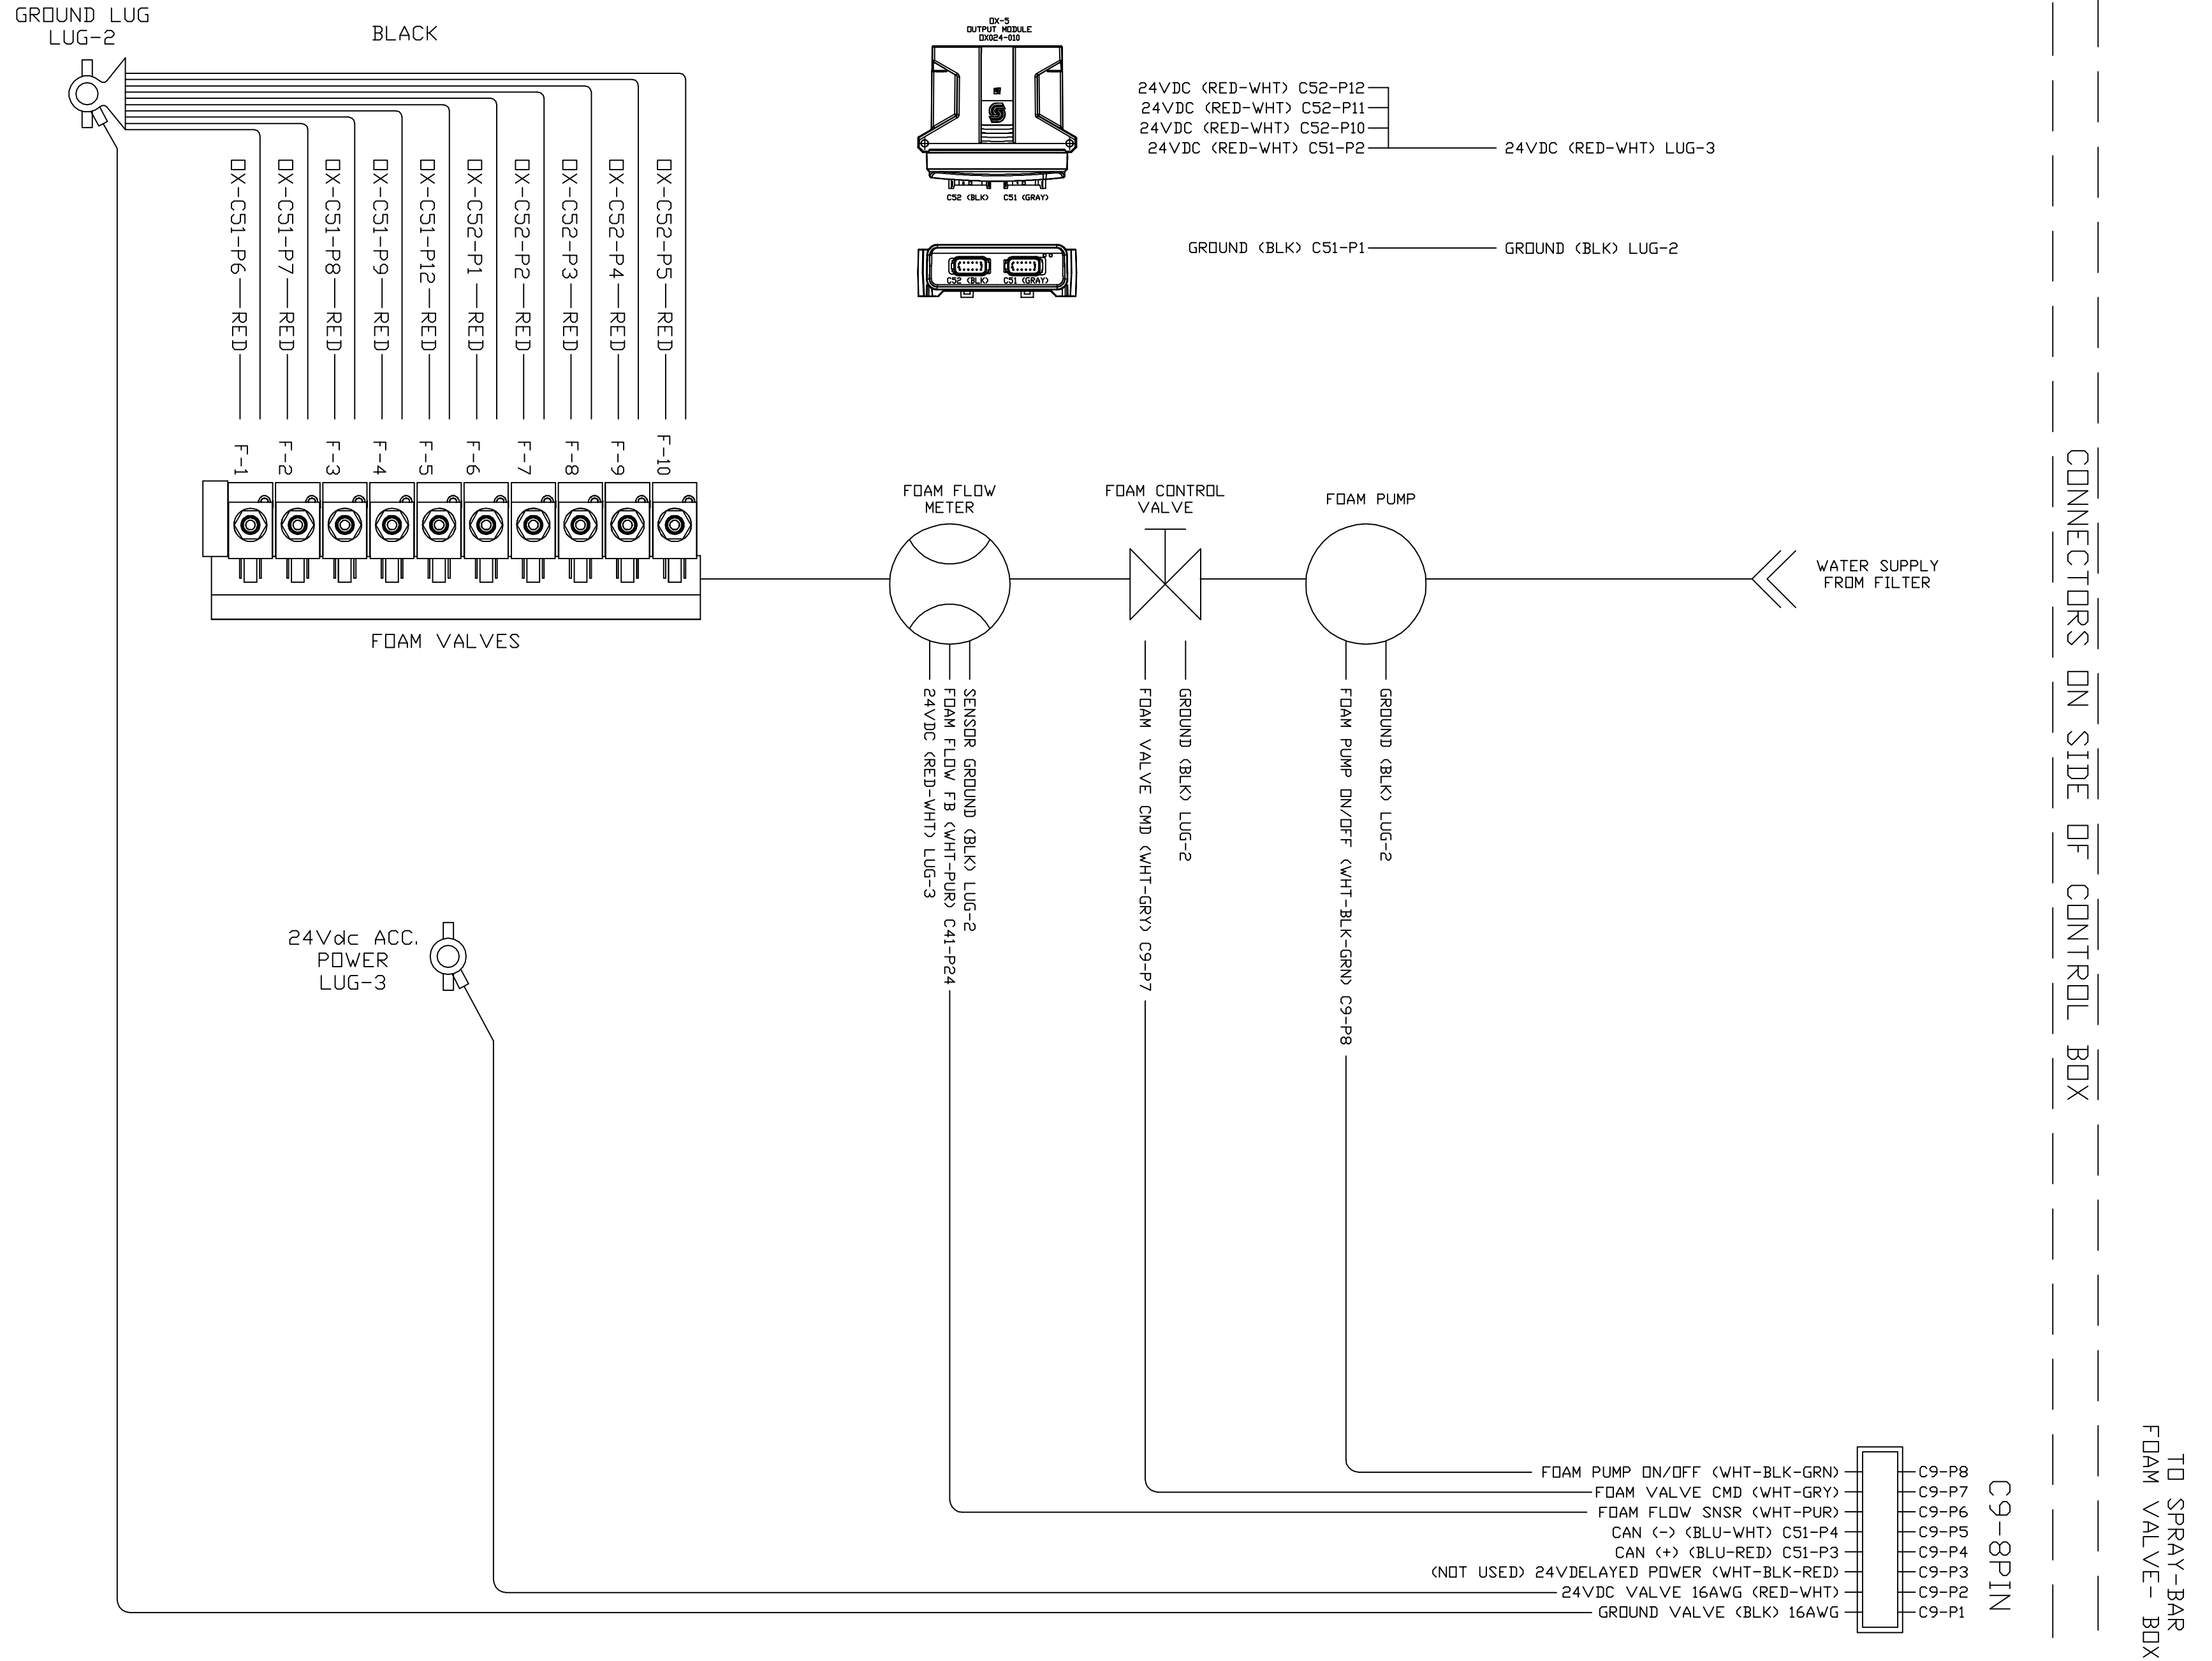

SPRAY-BAR VALVE BOXES

FOAM OPTION (BOX IS ON THE LEFT END OF SPRAY-BAR)

AIR VALVES FOR SPRAY VALVES (BOX IS ON RIGHT END OF SPRAY-BAR)